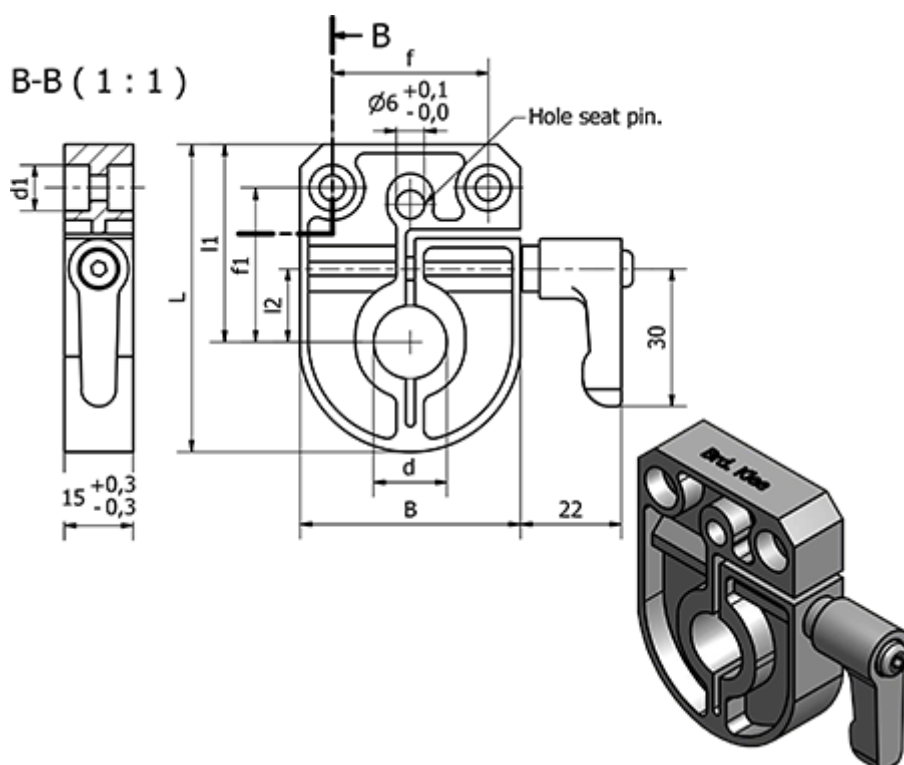

Article number: 2307083915
Description: E+G Clamping plate
BSA52R-16-S

Measures

B = 48
d = 16
d1 = 34
f = 34
f1 = 15
L = 66
I1 = 43
I2 = 14.5

Type = BSA52R-16-S